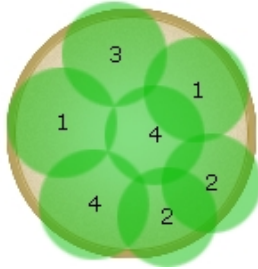

# Simply Beautiful®

Long-lasting color. Simple to choose. Simple to use.

10 to 12 in. (25 to 30 cm)

## # 10 Warm Season

For a more contemporary-looking combination, try using plants that you would not normally put together. This container features cascading foliage, spicy black peppers and delicate color all in one. Please note that the fruit on the Black Pearl Ornamental Pepper is **very** spicy to the taste and is considered more decorative than edible.