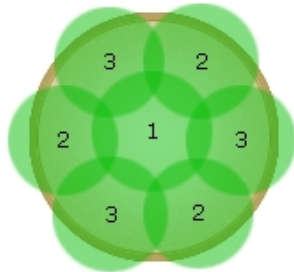

Simply Beautiful®

Long-lasting color. Simple to choose. Simple to use.

24 in. (60 cm)

1 Purple Majesty Ornamental Millet

[more...](#)

2 Wave™ Misty Lilac Spreading Petunia

[more...](#)

3 Silver Shield Plectranthus