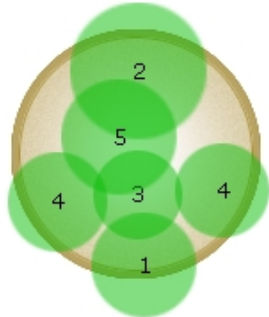

# Simply Beautiful®

Long-lasting color. Simple to choose. Simple to use.

14 in. (35 cm)

#48

Warm Season

The dark leaves of the foliage plants in this combination provide a beautiful contrast to the bright colors of the Marigolds and Petunias. Purple Knight Alternanthera tends to mature to a darker color in full sun, but will still offer the best performance with regular waterings and feedings. All of the plants in this container are very heat tolerant.